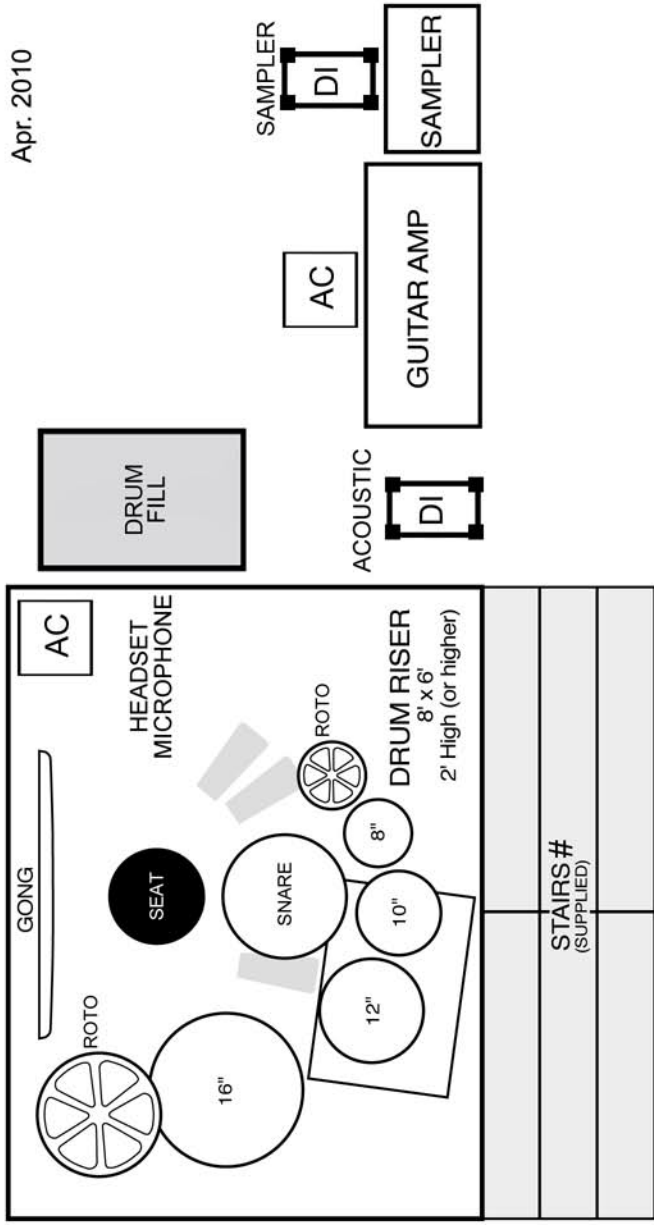

ALMOST QUEEN

For Further Info Contact:
 James Deering: 602-312-5974
 Randy Gregg: 516-279-7545

Apr. 2010

Separate AC for lights in stairs * BOOM STAND used for ONE (1) song