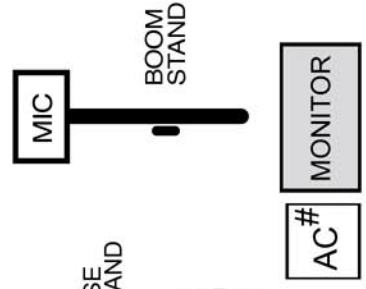

ALMOST QUEEN

For Further Info Contact:
 James Deering: 602-312-5974
 Randy Gregg: 516-279-7545

Apr. 2010

Separate AC for lights in stairs * BOOM STAND used for ONE (1) song