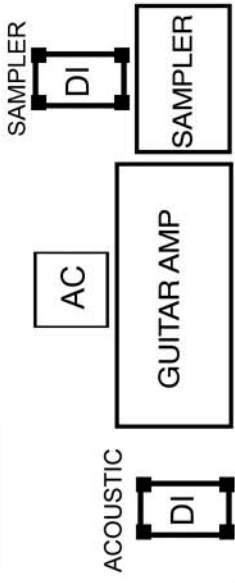

ALMOST QUEEN

For Further Info Contact:
 James Deering: 602-312-5974
 Randy Gregg: 516-279-7545

Apr. 2010

Separate AC for lights in stairs * BOOM STAND used for ONE (1) song