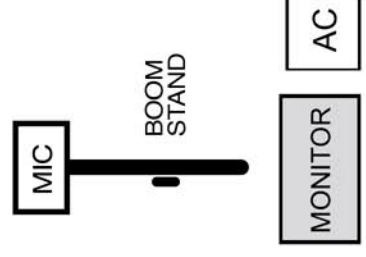

ALMOST QUEEN

For Further Info Contact:
 James Deering: 602-312-5974
 Randy Gregg: 516-279-7545

Apr. 2010

Separate AC for lights in stairs * BOOM STAND used for ONE (1) song