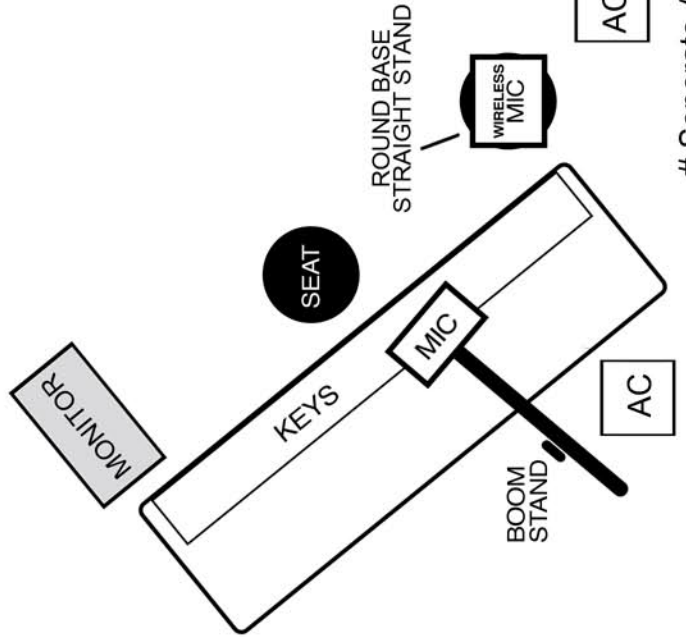

ALMOST QUEEN

For Further Info Contact:
 James Deering: 602-312-5974
 Randy Gregg: 516-279-7545

Apr. 2010

Separate AC for lights in stairs * BOOM STAND used for ONE (1) song